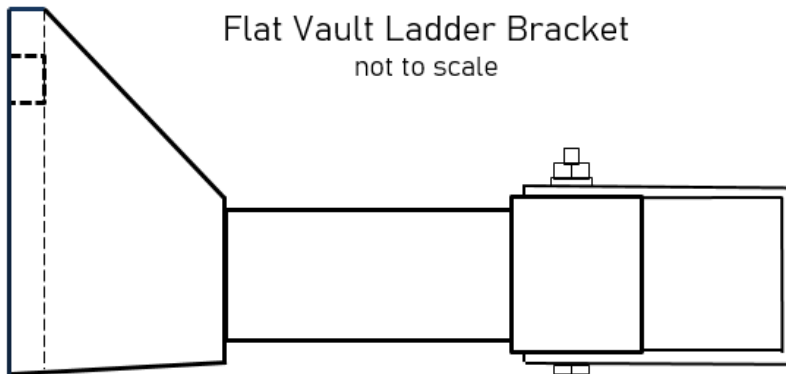

LANE TECH SHEET

Vault Ladder Flat Brackets

Lane International
Flat Vault Ladder Bracket
not to scale

Drawing: 1
Scale: None

Polypropylene
Vault Ladder Flat
Wall Brackets

LANE INTERNATIONAL
CORPORATION

P.O. Box 925 * Tualatin, OR 98062
503-692-9860 * www.laneinternational.com