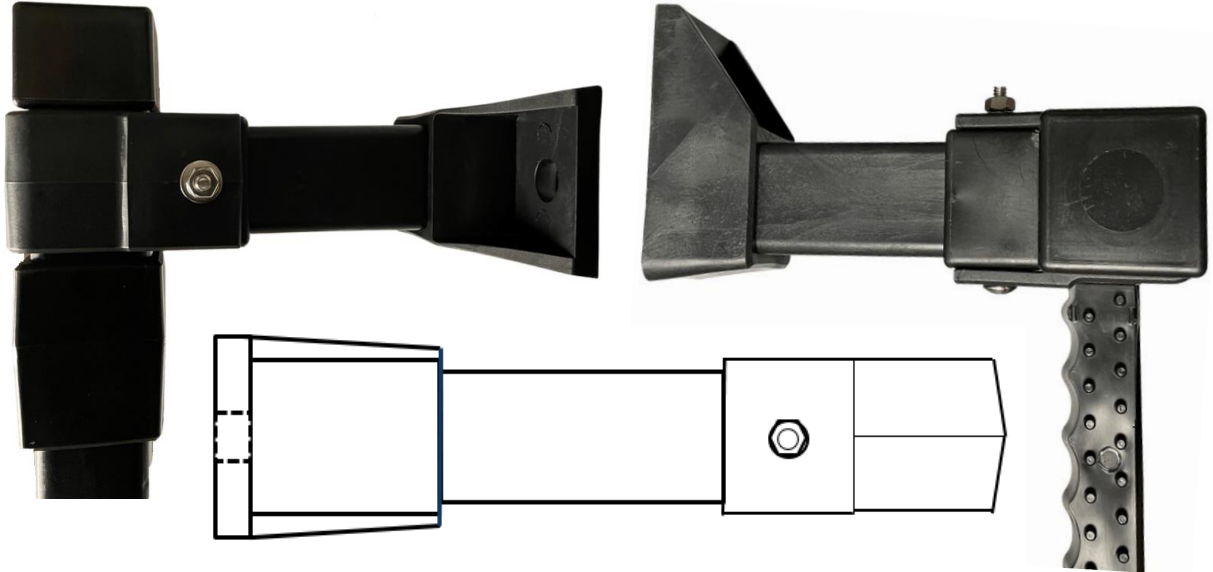

LANE TECH SHEET

Vault Ladder Flat Brackets

Lane International
Flat Vault Ladder Bracket
not to scale

Drawing: 1
Scale: None

Polypropylene
Vault Ladder Flat
Wall Brackets

LANE INTERNATIONAL
CORPORATION

P.O. Box 925 * Tualatin, OR 98062
503-692-9860 * www.laneinternational.com