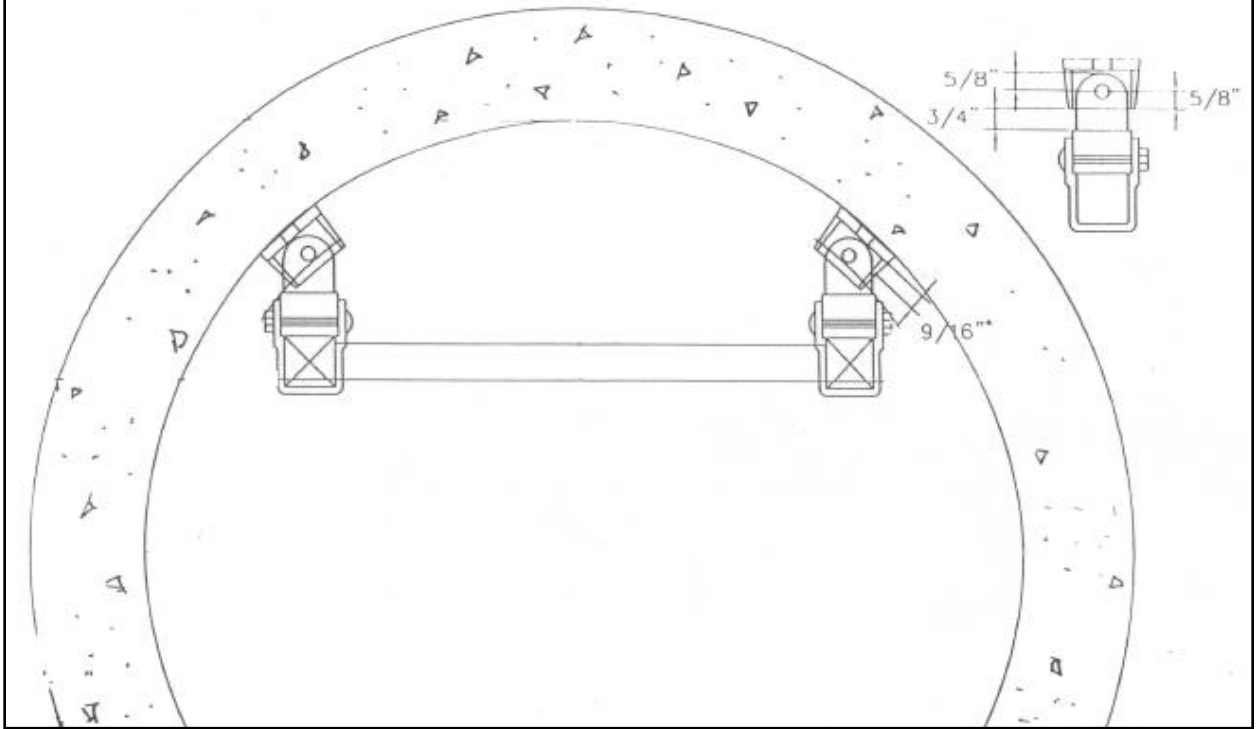

LANE TECH SHEET

Vault Ladder Radius Brackets

Drawing: 1
Scale: None

Polypropylene Vault
Ladder Radius
Wall Brackets

LANE INTERNATIONAL
CORPORATION

P.O. Box 925 * Tualatin, OR 98062
503-692-9860 * www.laneinternational.com